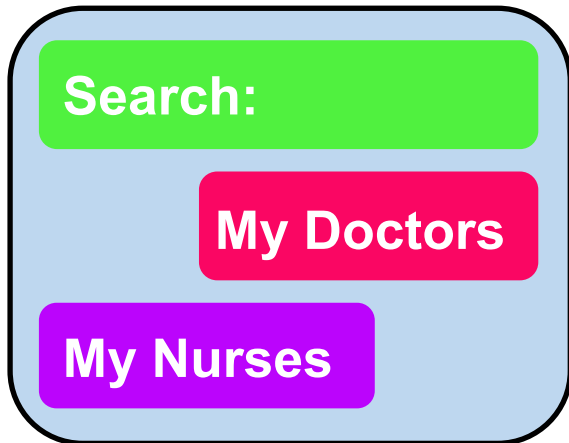

Navigating to your chosen zone:

**You are parked in...
Yellow 6**

Finding your parking space:

* Before and after appointment.

Thanks to GPS, assistance in the hospital is only a click away:

E.g. tap Create. on wheel above and follow green dotted line (no confusing signs).

The App

View all staff profiles and case studies:

* Simple, child-friendly text and layout.

Stream the hospital TV and radio stations, play mini-games and read about hospital events and current affairs in news.